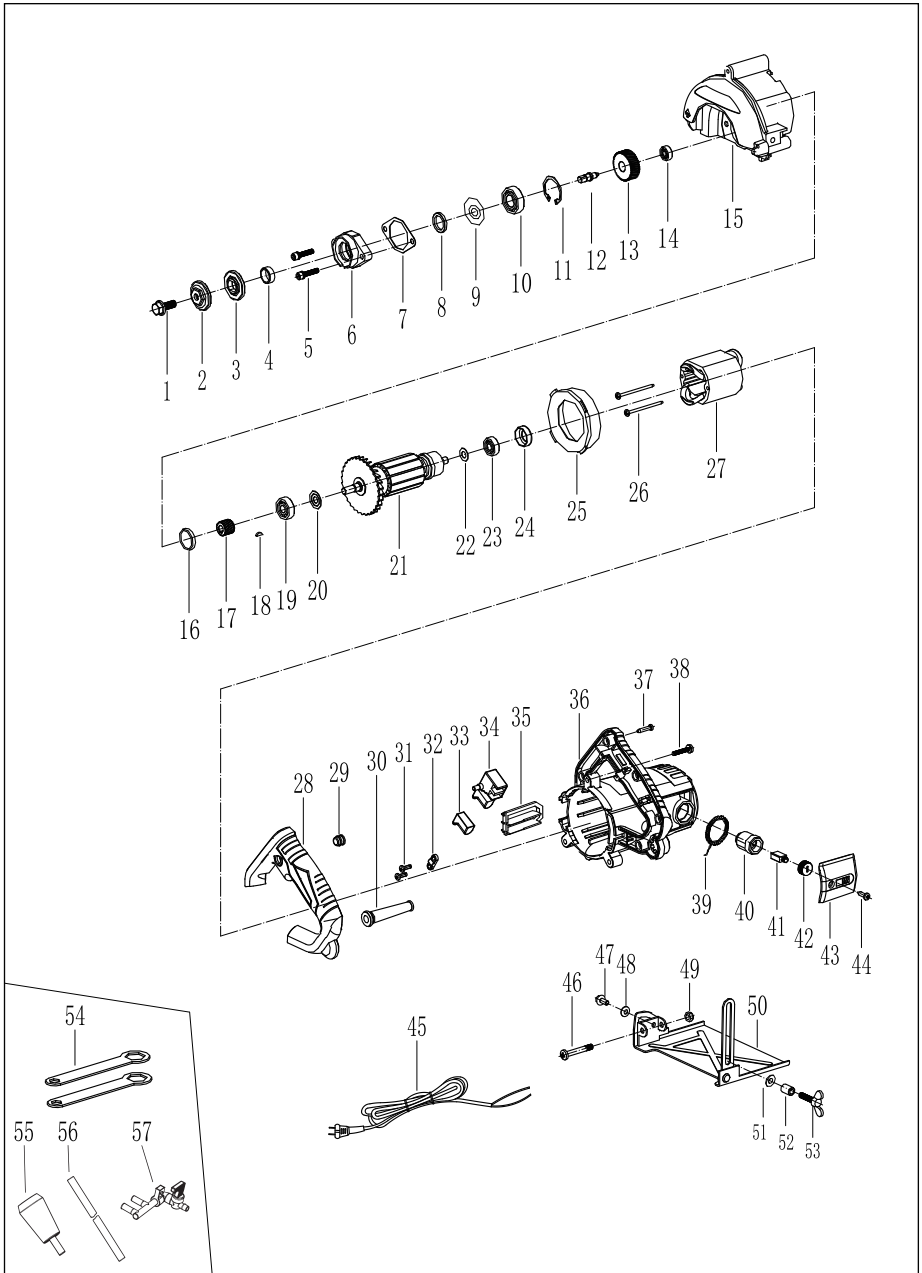

EXPLOSIVE VIEW OF WD012131400

PART LIST OF WD012131400

NO	DESCRIPTION	Q'TY	NO	DESCRIPTION	Q'TY
1	Hexagon head bolt	1	30	Cable protector	1
2	Outer flange	1	31	Screw	2
3	Inner flange	1	32	Cable clamp	1
4	Steel sleeve	1	33	Dust proof cap of switch trigger	1
5	Screw	2	34	Switch	1
6	Front cover	1	35	Vent clip	1
7	Front cover paper washer	1	36	Housing	1
8	Washer	1	37	Screw	5
9	Washer	1	38	Screw	3
10	Bearing 6002	1	39	Spring	2
11	Circlip	1	40	Brush holder	2
12	Output shaft	1	41	Carbon brush	2
13	Big gear	1	42	Brush holder cap	2
14	Bearing 606	1	43	Brush holder cover	2
15	Gear box	1	44	Screw	2
16	O-ring	1	45	Cable and plug	1
17	Small gear	1	46	Screw	1
18	Woodruff key	1	47	Bevel locking bolt	1
19	Bearing 629	1	48	Washer	1
20	Washer	1	49	Nut	1
21	Rotor	1	50	Base plate	1
22	Washer	1	51	Washer	1
23	Bearing 608	1	52	Sleeve	1
24	Bearing sleeve	1	53	Lock knob of cutting depth	1
25	Fan baffle	1	54	Spanner	2
26	Screw	2	55	Water pipe connector	1
27	Stator	1	56	Water pipe	1
28	Handle cover	1	57	Water cock	1
29	Self-lock cap	1			