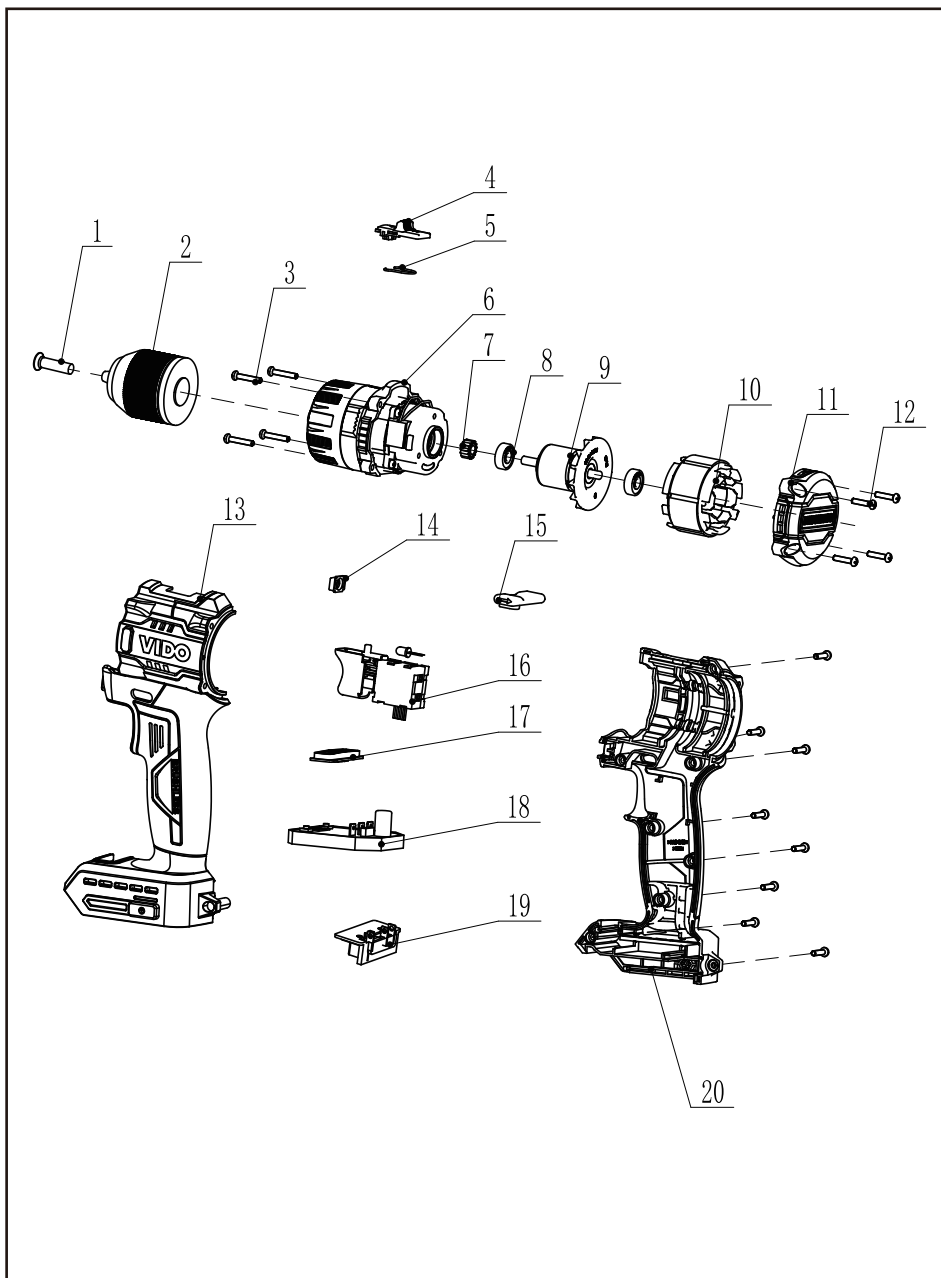

## EXPLOSIVE VIEW OF WD040220210

**PART LIST OF WD040220210**

<b>NO</b>	<b>DESCRIPTION</b>	<b>Q'TY</b>	<b>NO</b>	<b>DESCRIPTION</b>	<b>Q'TY</b>
1	left-hand thread screw	1	11	Rear cover	1
2	Chuck	1	12	screw	12
3	screw	4	13	Left housing	1
4	Gear shifter	1	14	Lamp cover	1
5	Wire spring	1	15	Rotation control lever	1
6	Gear case assembly	1	16	switch assembly	1
7	Motor gear (Pinion gear)	1	17	Lamp cover	1
8	Deep groove ball bearing	2	18	control board	1
9	Rotor	1	19	machine pin socket	1
10	Sator	1	20	Right main housing	1