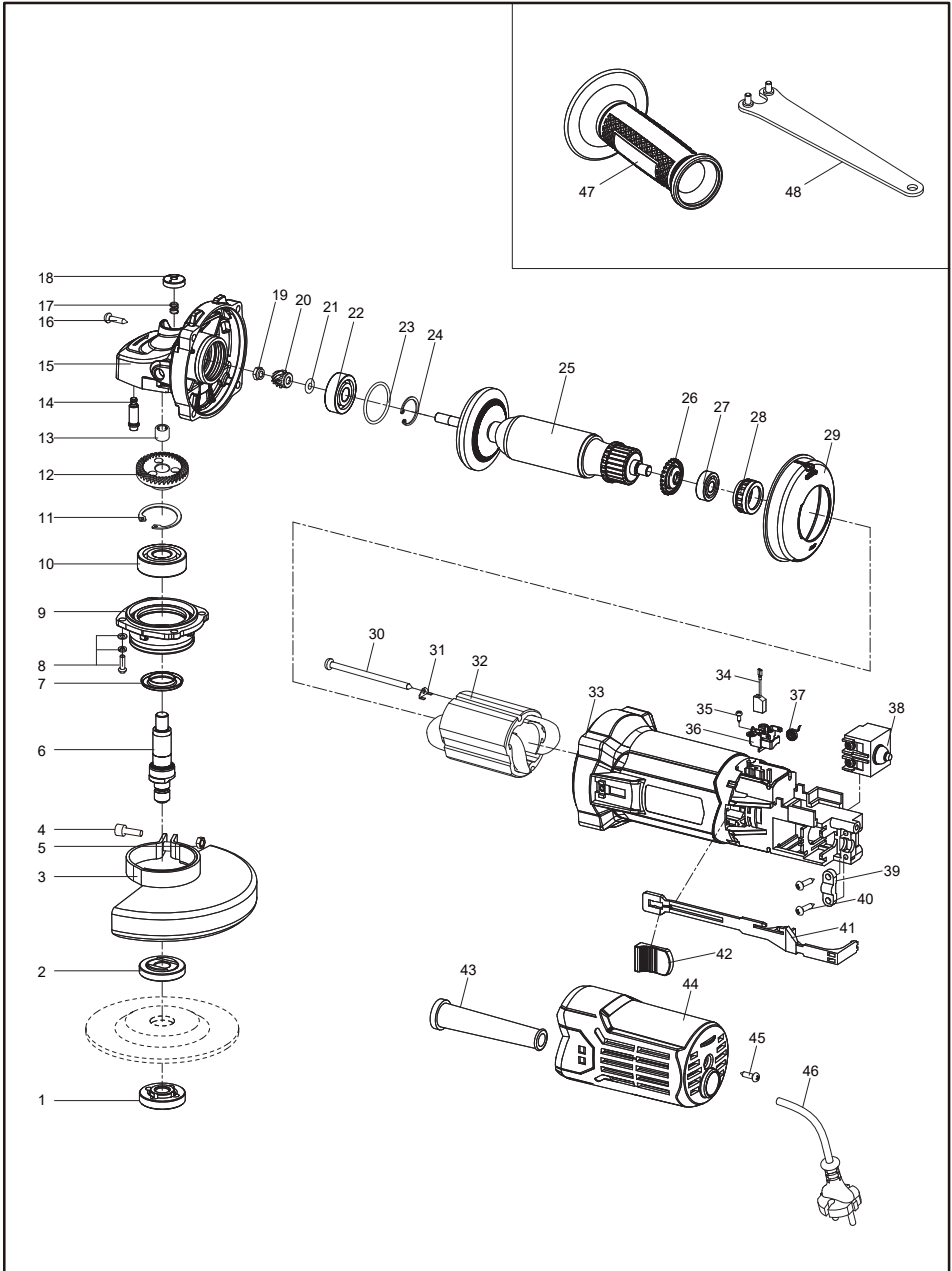

EXPLOSIVE VIEW OF WD010550950 and WD010560950

PART LIST OF WD010550950 AND WD010560950

NO	DESCRIPTION	Q'TY	NO	DESCRIPTION	Q'TY
1	Clamping flange	1	25	Rotor	1
2	Mounting flange	1	26	Dustproof ring	1
3	Guard	1	27	Bearing 607	1
4	Screw	1	28	Bearing sleeve	1
5	Nut	1	29	Fan baffle	1
6	Spindle	1	30	Screw	2
7	Dustproof cover	1	31	Lock plate	2
8	Screw	4	32	Stator	1
9	Gear box cover	1	33	Motor housing	1
10	Bearing 6201	1	34	Carbon brush	2
11	Circlip	1	35	Screw	4
12	Gear	1	36	Brush holder	2
13	Needle bearing HK0810	1	37	Disc spring	2
14	Spindle lock	1	38	Switch	1
15	Gear box	1	39	Cable clamp	1
16	Screw	4	40	Screw	2
17	Spring	1	41	Slide	1
18	Cap of spindle lock	1	42	Switch button	1
19	Nut	1	43	Cable protector	1
20	Pinion	1	44	Motor housing rear cover	1
21	Washer	1	45	Screw	1
22	Bearing 629	1	46	Cable and plug	1
23	O-ring	1	47	Auxiliary handle	1
24	Circlip	1	48	Spanner	1