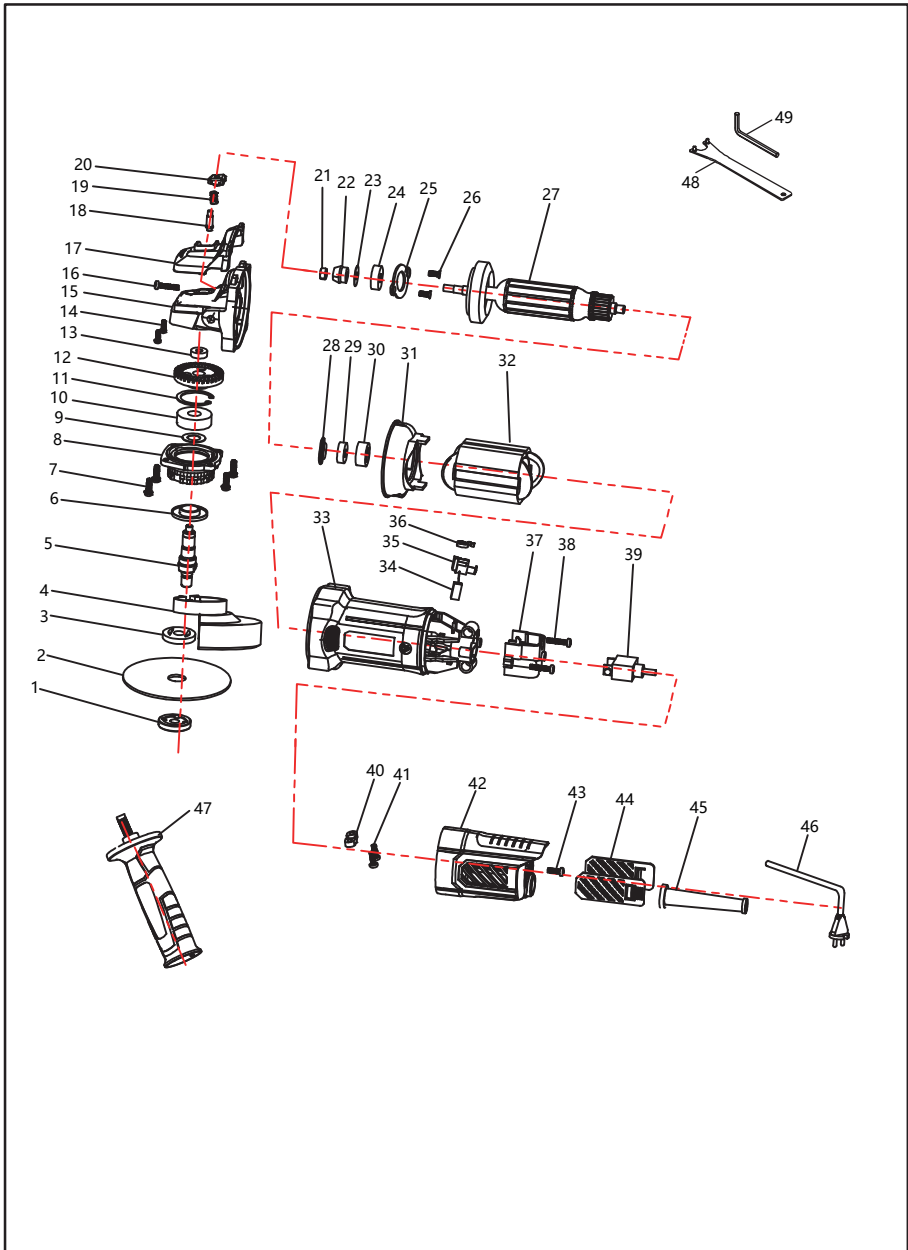

EXPLOSIVE VIEW OF WD010590750 AND WD015510750

PART LIST OF WD010590750 AND WD015510750

NO	DESCRIPTION	Q'TY	NO	DESCRIPTION	Q'TY
1	Clamping flange	1	26	Screw	2
2	Disc	1	27	Rotor	1
3	Mounting flange	1	28	Dustproof cover	1
4	Guard	1	29	Bearing	1
5	Spindle	1	30	Bearing sleeve	1
6	Dustproof cover	1	31	Air deflector	1
7	Screw	4	32	Stator	1
8	Gear box cover	1	33	Motor housing	1
9	Dustproof cover	1	34	Carbon brush	2
10	Bearing	1	35	Cap of carbon brush	2
11	Spring	1	36	Coil spring	2
12	Gear	1	37	Switch base	1
13	Bearing	1	38	Screw	2
14	Screw	2	39	Switch	1
15	Gear box	1	40	Cable clamp	1
16	Screw	4	41	Screw	2
17	Gear box protector	1	42	Motor housing rear cover	1
18	Pin	1	43	Screw	1
19	Spring	1	44	Dust cap	2
20	Spindle lock	1	45	Cable protector	1
21	Nut	1	46	Cable and plug	1
22	Gear	1	47	Auxiliary handle	1
23	Dustproof cover	1	48	Spanner	1
24	Bearing	1	49	Allen key	1
25	Support of bearing	1			