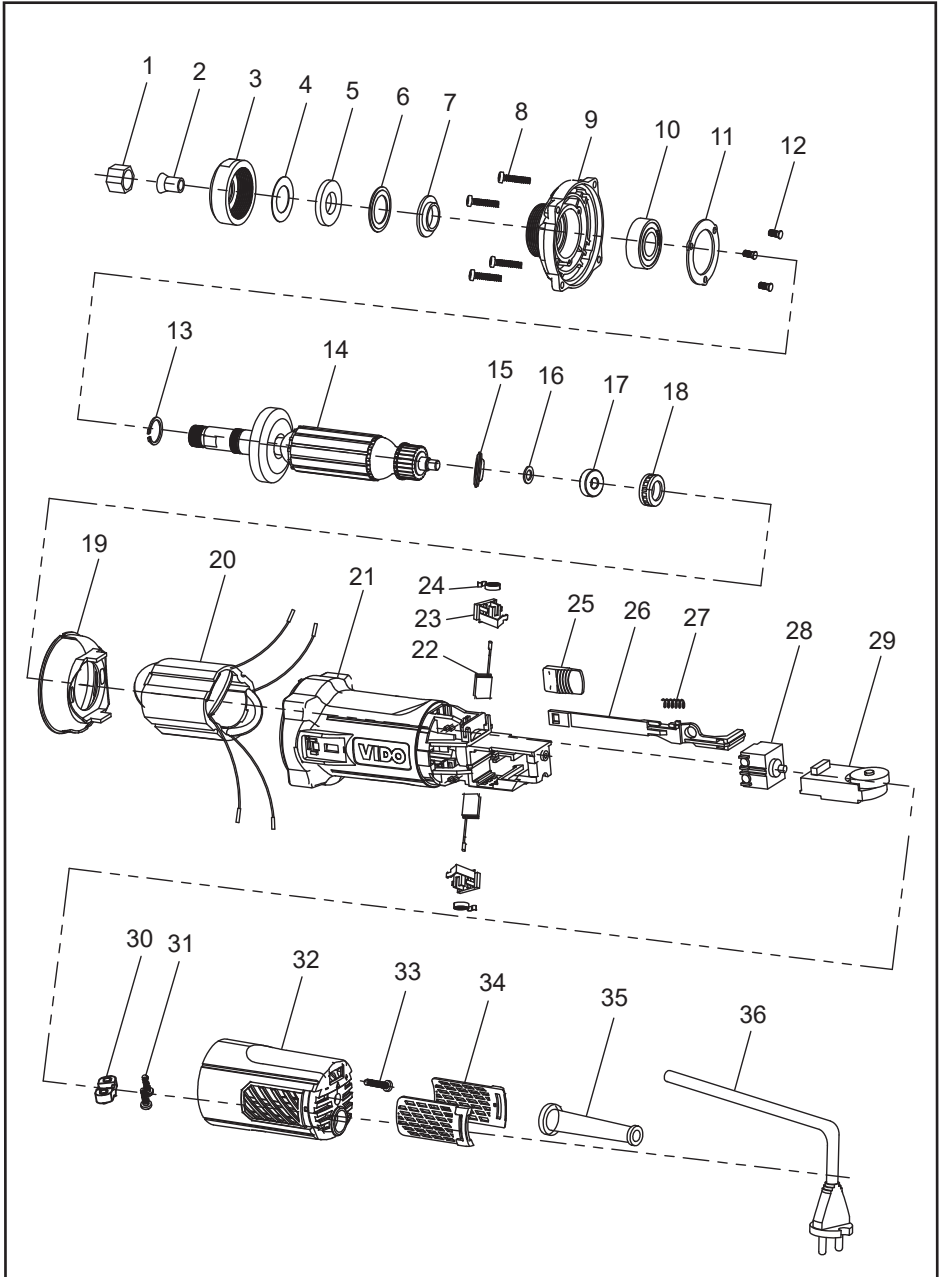

EXPLOSIVE VIEW OF WD010710650

PART LIST OF WD010710650

NO	DESCRIPTION	Q'TY	NO	DESCRIPTION	Q'TY
1	Nut	1	19	Fan baffler	1
2	Collect	1	20	Stator	1
3	Plastic cover	1	21	Motor housing	1
4	Washer	1	22	Carbon brush	2
5	Felt washer	1	23	Brush holder	2
6	Washer	1	24	Disc spring	2
7	Clamping nut	1	25	Switch button	1
8	Screw	4	26	Slider	1
9	Front case	1	27	Spring	1
10	Bearing 6003	1	28	Switch	1
11	Pressure plate for bearing	1	29	Variable speed control	1
12	Screw	3	30	Cable clamp	1
13	Circlip	1	31	Screw	2
14	Rotor	1	32	Motor rear cover	1
15	Plastic washer	1	33	Screw	1
16	Washer	1	34	Dust cap	2
17	Bearing 607	1	35	Cable protector	1
18	Bearing sleeve	1	36	Cable and plug	1