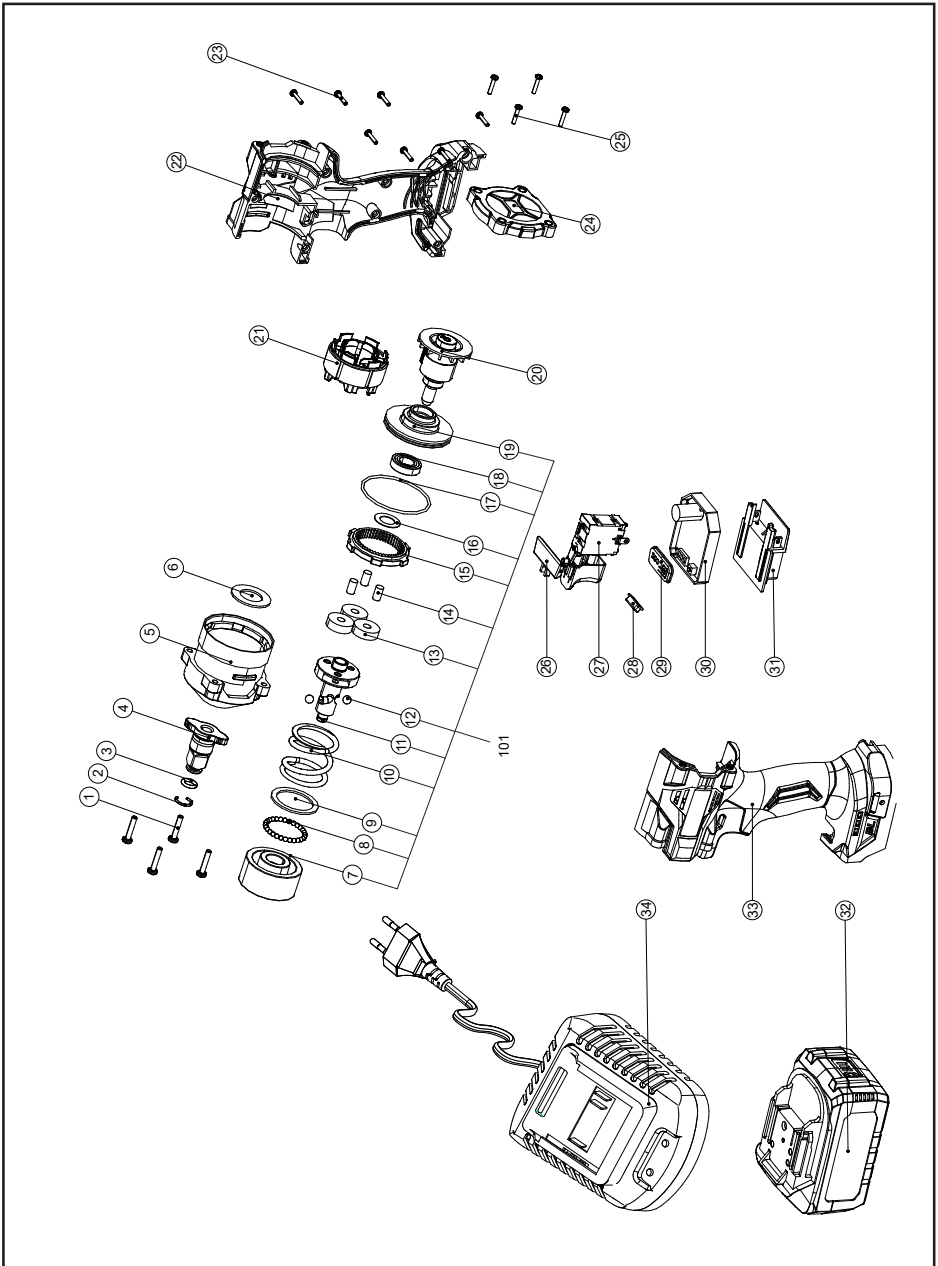

# 21V BRUSHLESS IMPACT WRENCH

EN

## EXPLOSIVE VIEW OF WD040420210

**PART LIST OF WD040420210**

<b>NO</b>	<b>DESCRIPTION</b>	<b>Q' TY</b>	<b>NO</b>	<b>DESCRIPTION</b>	<b>Q' TY</b>
1	Screw	4	18	Bearing	1
2	Snap ring	1	19	Cover	1
3	O-ring	1	20	Rotor with bearing	1
4	Output spindle	1	21	Stator	1
5	Front housing	1	22	Right housing	1
6	Washer	1	23	Screw	11
7	Striker	1	24	Rear cover	1
8	Steel ball	18	25	Rotation control lever	1
9	Washer	1	26	Light	1
10	Spring	1	27	Switch	1
11	Clutch axis	1	28	Speed control	1
12	Steel ball	2	29	PCB	1
13	Planetary gear	3	30	Rubber column	2
14	Pin	3	31	Terminal	1
15	Ring gear	1	32	Battery pack	1
16	Washer	1	33	Left housing	1
17	Seal ring	1	34	Charger	1