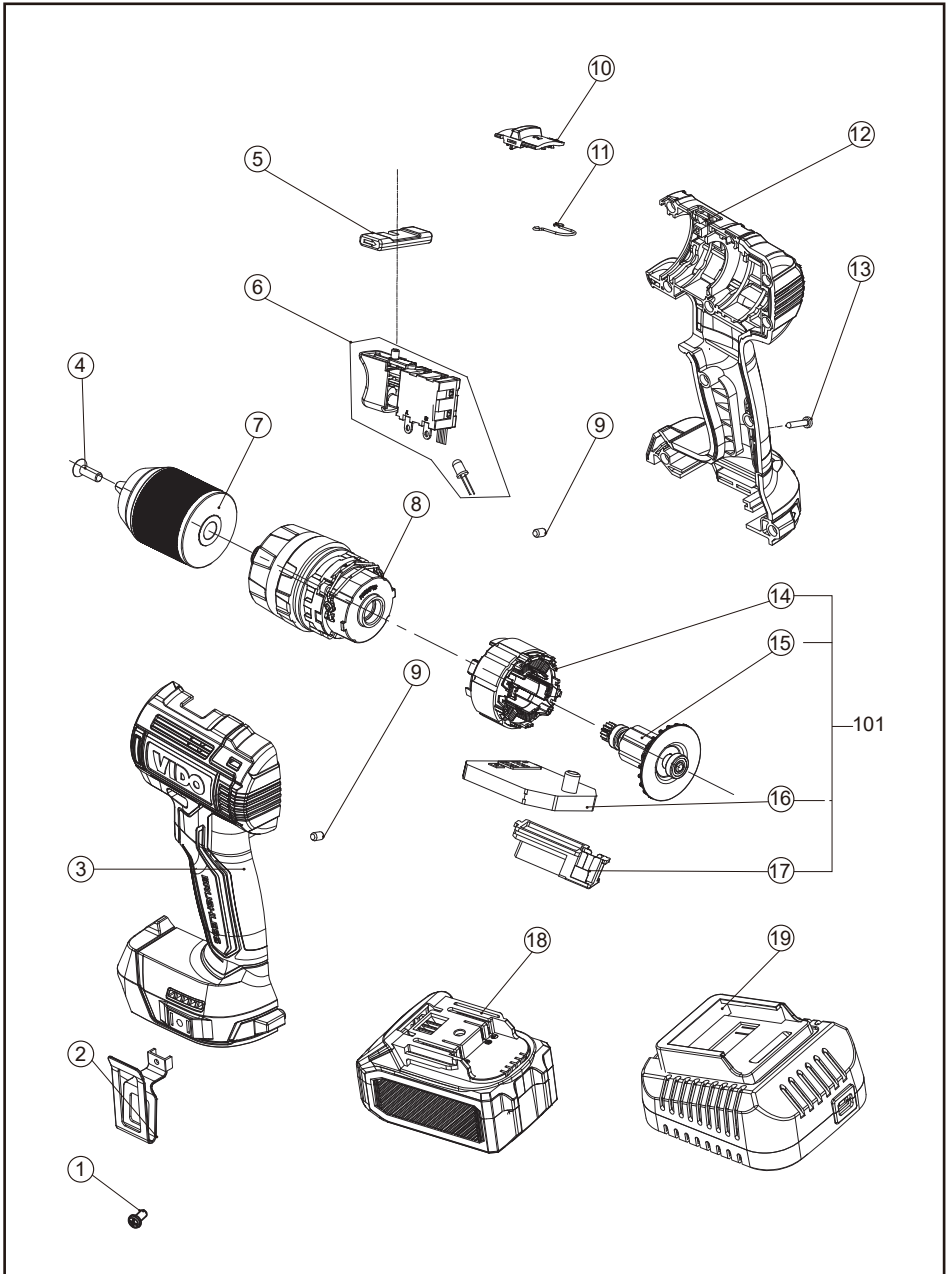

EXPLOSIVE VIEW OF WD040210210

PART LIST OF WD040210210

NO	DESCRIPTION	Q'TY	NO	DESCRIPTION	Q'TY
1	Screw	2	11	Wire spring	1
2	Belt hook	1	12	Right housing	1
3	Left housing	1	13	Screw	10
4	Left-hand thread screw	1	14	Stator	1
5	Rotation control lever	1	15	Rotor	1
6	Switch assembly	1	16	PCB	1
7	Chuck	1	17	Terminal	1
8	Gear case assembly	1	18	Battery pack	1
9	Rubber column	2	19	Battery charger	1
10	Gear shifter	1			