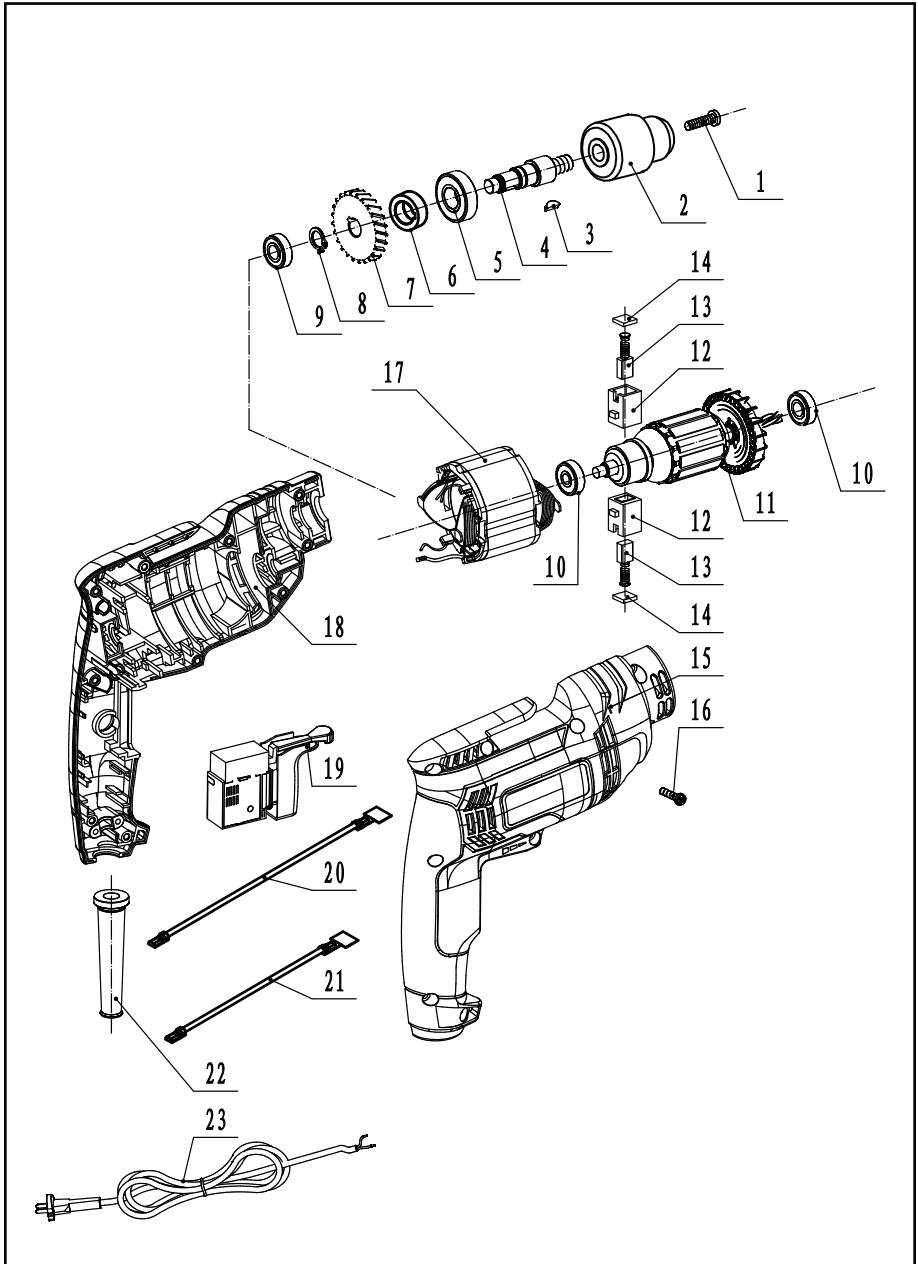

EXPLOSIVE VIEW OF WD010120450

PART LIST OF WD010120450

NO	DESCRIPTION	Q'TY	NO	DESCRIPTION	Q'TY
1	Left head screw	1	13	Carbon brush	2
2	Chuck	1	14	Cap of carbon brush	2
3	Woodruff key	1	15	Right housing	1
4	Output spindle	1	16	Screw	10
5	Bearing	1	17	Stator	1
6	Bush	1	18	Left housing	1
7	Gear	1	19	Switch	1
8	Circlip	1	20	Wire	1
9	Bearing	1	21	Wire	1
10	Bearing	2	22	Cable protector	1
11	Rotor	1	23	Cable and plug	1
12	Brush holder	2			