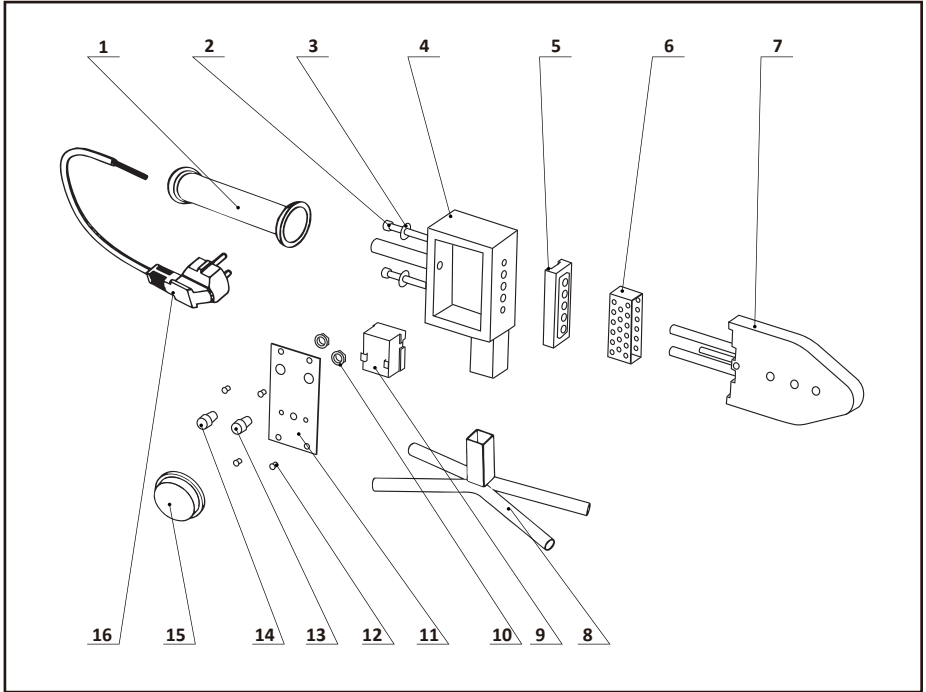

## EXPLOSIVE VIEW OF WD050410800

## PART LIST OF WD050410800

| NO | DESCRIPTION      | Q'TY | NO | DESCRIPTION                    | Q'TY |
|----|------------------|------|----|--------------------------------|------|
| 1  | Handle           | 1    | 9  | Temperature controller         | 1    |
| 2  | Bolt             | 2    | 10 | Plastic nut                    | 2    |
| 3  | Washer           | 2    | 11 | Cover                          | 1    |
| 4  | Housing          | 1    | 12 | Screw                          | 4    |
| 5  | Insulation board | 1    | 13 | Green heating light            | 1    |
| 6  | Radiator         | 1    | 14 | Red constant temperature light | 1    |
| 7  | Heating board    | 1    | 15 | Temperature controller knob    | 1    |
| 8  | Support          | 1    | 16 | Cable and plug                 | 1    |