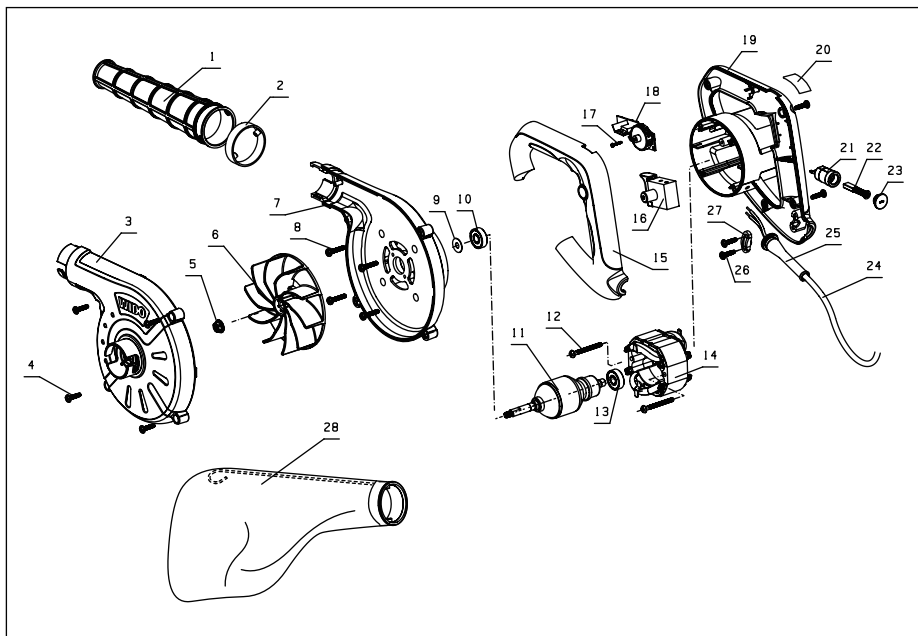

680W ASPIRATOR BLOWER PART LIST

680W ASPIRATOR BLOWER PART LIST

NO	DESCRIPTION	Q'TY	NO	DESCRIPTION	Q'TY
1	Nozzle	1	15	Handle cover	1
2	Locating ring	1	16	Switch	1
3	Left air blower housing	1	17	Screw	2
4	Screw	8	18	Speed control	1
5	Nut	1	19	Motor housing	1
6	Fan	1	20	Label	1
7	Right air blower housing	1	21	Brush holder	2
8	Screw	4	22	Carbon brush	2
9	Washer	1	23	Brush holder cap	2
10	Bearing	1	24	Cable and plug	1
11	Rotor	1	25	Cable protector	1
12	Screw	2	26	Screw	2
13	Bearing	1	27	Cable clamp	1
14	Stator	1	28	Dust bag	1