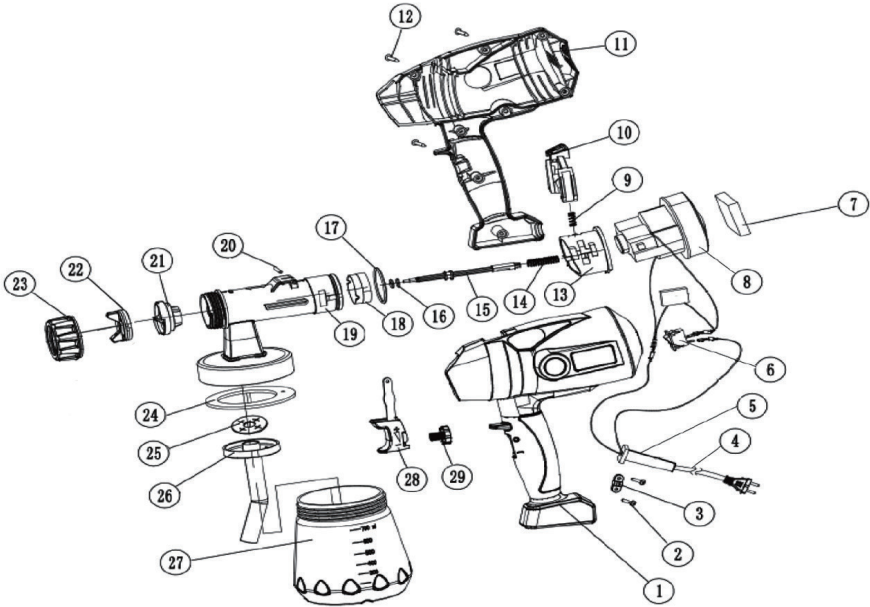

## SPRAY GUN EXPLOSIVE VIEW OF WD011520350

## SPRAY GUN PART LIST OF WD011520350

NO	DESCRIPTION	Q'TY	NO	DESCRIPTION	Q'TY
1	Left housing	1	16	Valve needle O-ring	2
2	Screw	2	17	O-ring for spray gun seat	1
3	Cord clamp	1	18	Gun block	1
4	Cord and plug	1	19	Spray gun seat	1
5	Cord protector	1	20	Pin	1
6	Switch	1	21	Nozzle	1
7	Filter net	1	22	Air cap	1
8	Motor	1	23	Union nut	1
9	Spring	1	24	Seal washer	1
10	Quick release button	1	25	Sucker gasket	1
11	Right housing	1	26	Suction tube	1
12	Screw	8	27	Fluid container	1
13	Gun connector	1	28	Trigger	1
14	Valve needle spring	1	29	Dosage adjustment knob	1
15	Valve	1			