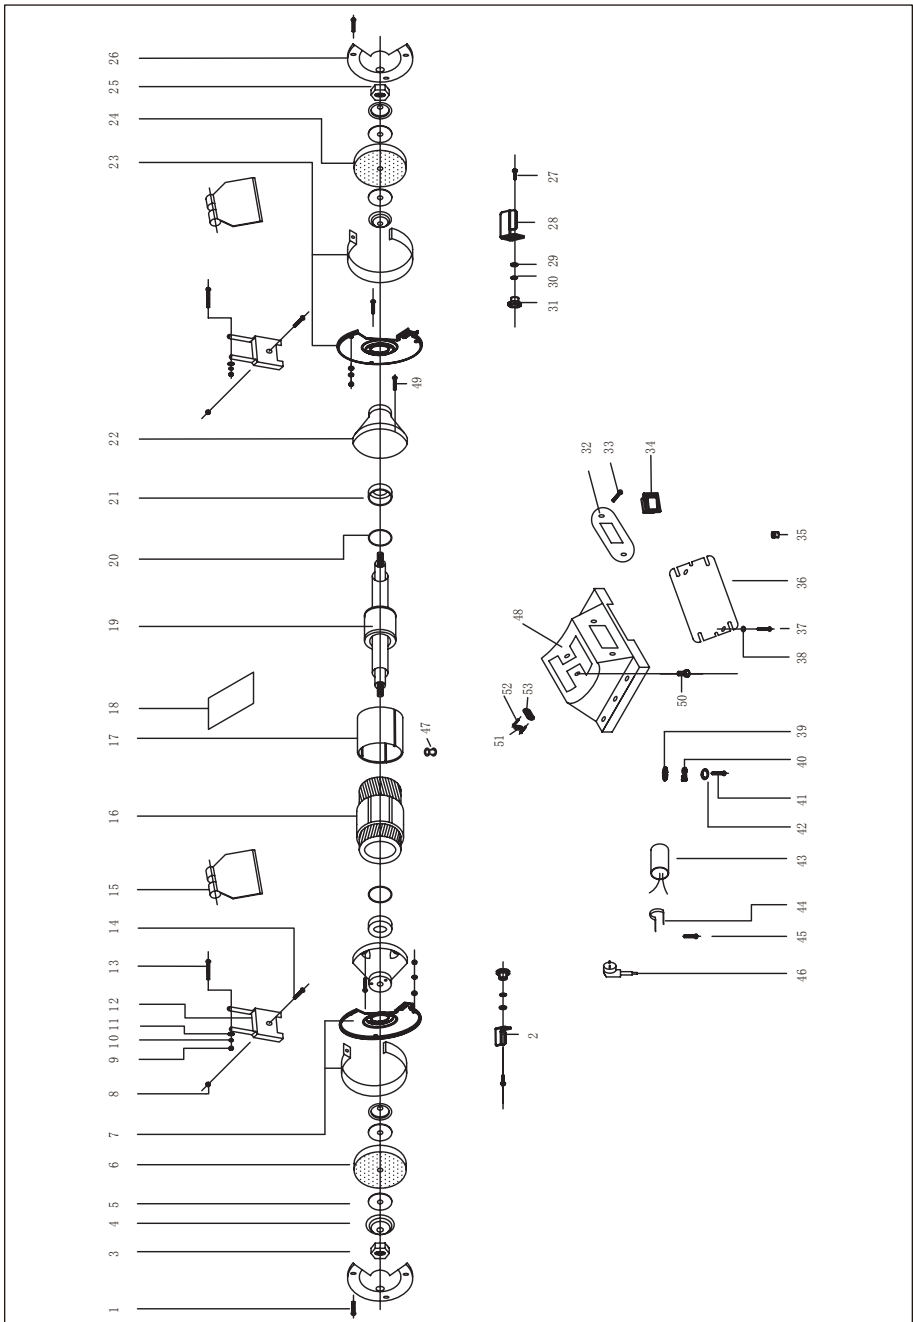

## EXPLOSIVE VIEW OF WD030130350

**PART LIST OF WD030120350**

<b>NO</b>	<b>DESCRIPTION</b>	<b>Q'TY</b>	<b>NO</b>	<b>DESCRIPTION</b>	<b>Q'TY</b>
1	Screw	6	28	Right tool rest	1
2	Left tool rest	1	29	Tooth washer	2
3	Nut	1	30	Washer	2
4	Wheel flange	4	31	Lock knob	2
5	Nameplate of wheel	4	32	Switch panel	1
6	Grinder Wheel	1	33	Screw	2
7	Left guard	1	34	Switch	1
8	Nut	2	35	Rubber feet	4
9	Nut	8	36	Base plate	1
10	Spring washer	8	37	Screw	2
11	Washer	8	38	Washer	2
12	Eye shield bracket	2	39	Tooth washer	1
13	Screw	2	40	Ground terminal	1
14	Screw	8	41	Screw	1
15	Eye shield	2	42	Spring washer	1
16	Stator	1	43	Capacitor	1
17	Motor housing	1	44	Capacitor clamp	1
18	Nameplate	1	45	Screw	1
19	Rotor	1	46	Cable and plug	1
20	Bearing	2	47	Sheath for wire	1
21	Waved washer	1	48	Base	1
22	Cover	2	49	Screw	8
23	Right guard	1	50	Screw	2
24	Grinder Wheel	1	51	Protector for cable	1
25	Nut	1	52	Screw	2
26	Outer guard	2	53	Fixed plate	1
27	Square neck screw	2			