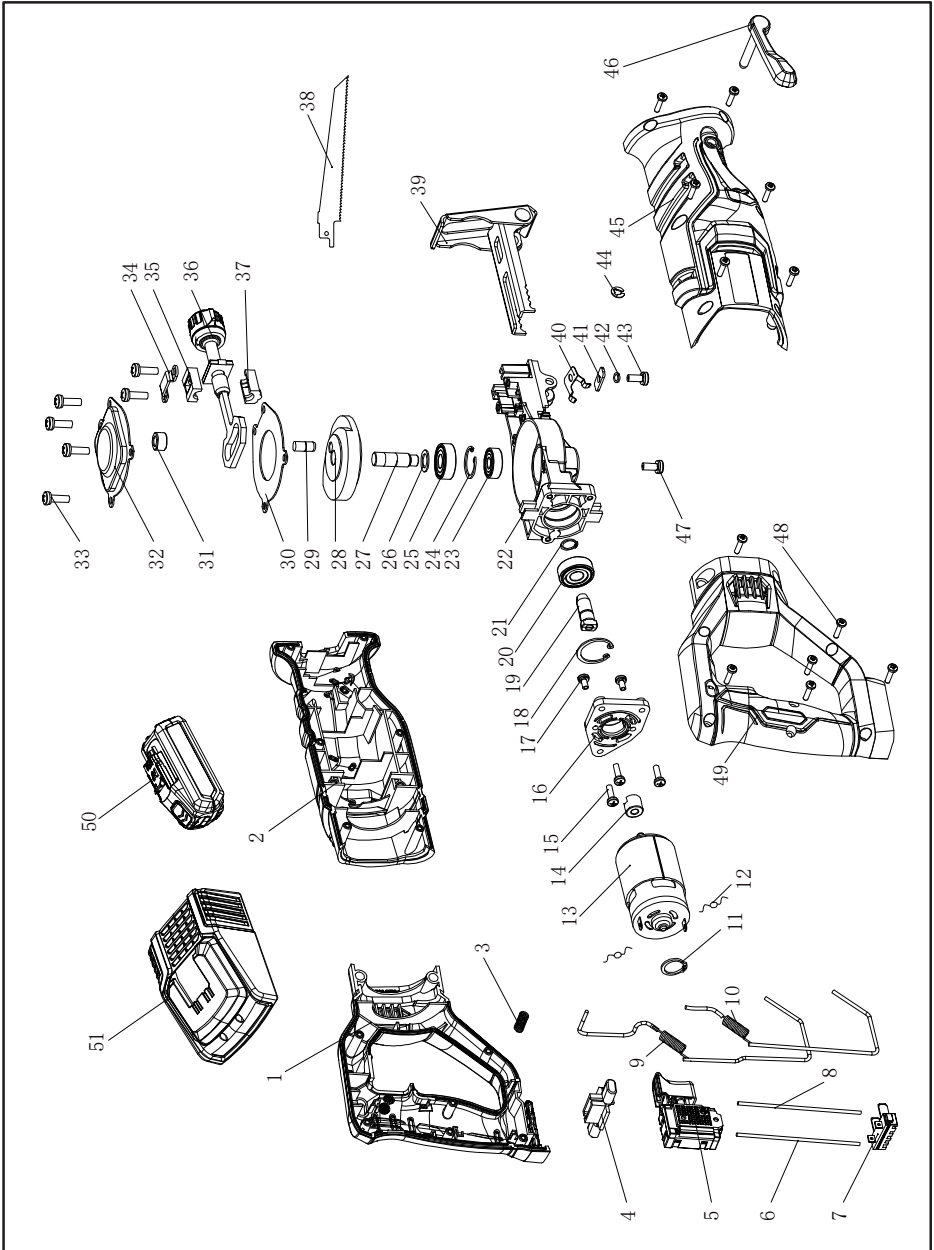

## EXPLOSIVE VIEW OF WD041710180

**PART LIST OF WD041710180**

<b>NO</b>	<b>DESCRIPTION</b>	<b>Q'TY</b>	<b>NO</b>	<b>DESCRIPTION</b>	<b>Q'TY</b>
1	Left handle	1	27	Central Shaft	1
2	Left housing	1	28	Gear	1
3	Spring	1	29	Driving spindle	1
4	Switch lock button	1	30	Press plate	1
5	Switch	1	31	Roller	1
6	Wire (black)	1	32	Gear case cover	1
7	Terminal	1	33	Screw	6
8	Wire (red)	1	34	Bearing press plate	1
9	Inductor (red wire)	1	35	Oil bearing	1
10	Inductor (black wire)	1	36	Reciprocating shaft assembly	1
11	Circlip	1	37	Oil bearing	1
12	Capacitor	2	38	Saw blade	1
13	Motor	1	39	Support plate	1
14	Transfer shaft	1	40	Reed	1
15	Screw	3	41	Pressure plate	1
16	Connection block	1	42	Washer	1
17	Screw	2	43	Screw	1
18	Circlip	1	44	Circlip	1
19	Pinion	1	45	Right housing	1
20	Bearing 6000	1	46	Lock-on lever	1
21	Circlip	1	47	Screw	2
22	Gear case	1	48	Screw	17
23	Bearing 608	1	49	Right handle	1
24	Circlip	1	50	Battery pack	1
25	Bearing 6000	1	51	charger	1
26	Washer	1			1