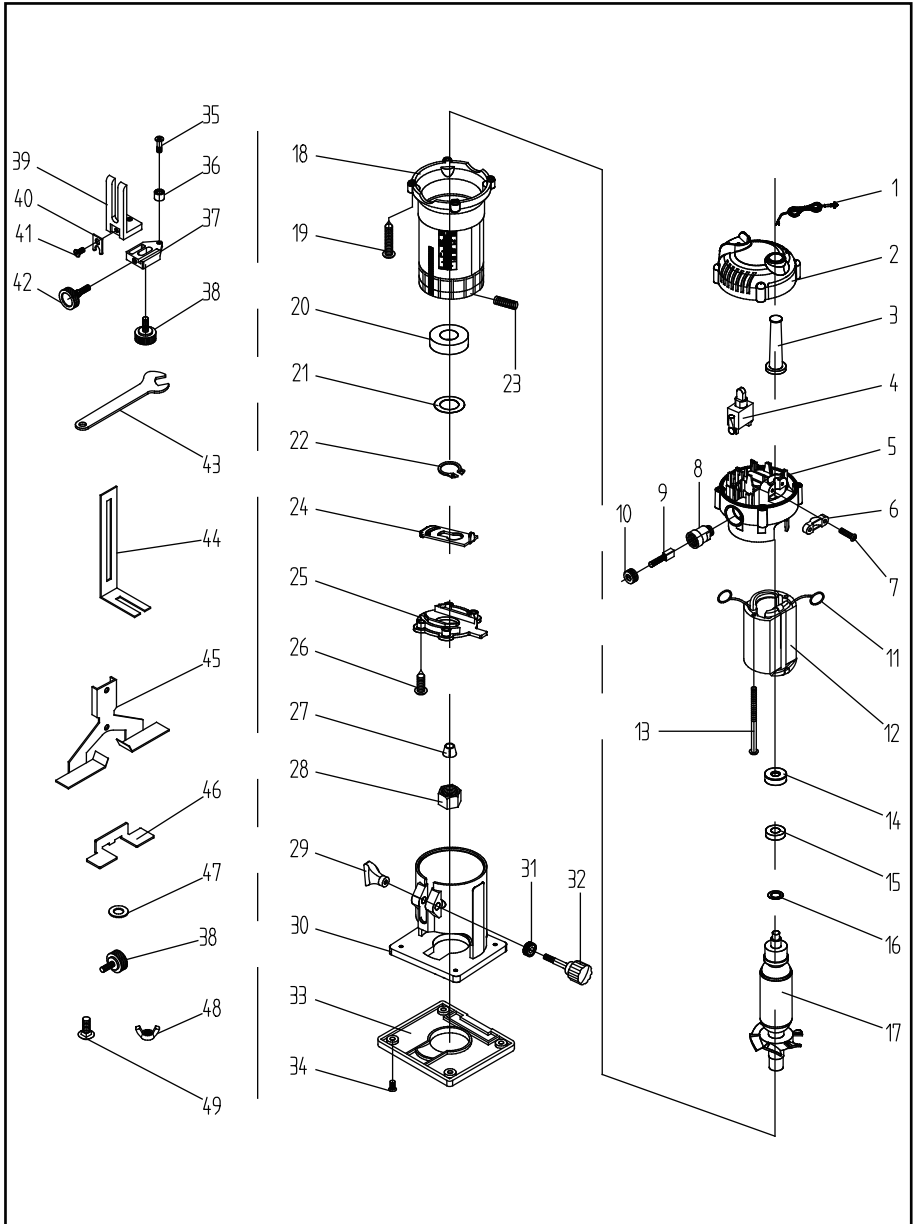

EXPLOSIVE VIEW OF WD012010520

**PART LIST OF WD012010520**

<b>NO</b>	<b>DESCRIPTION</b>	<b>Q'TY</b>	<b>NO</b>	<b>DESCRIPTION</b>	<b>Q'TY</b>
1	Cord and plug	1	26	Screw	4
2	Motor cover	1	27	Collet	1
3	Cord protector	1	28	Collet nut	1
4	Switch	1	29	Lock button	1
5	Bearing support	1	30	Base	1
6	Cord clamp	1	31	Adjusting gear	1
7	Screw	2	32	Adjusting knob	1
8	Brush holder	2	33	Base protector	1
9	Carbon brush	2	34	Screw	4
10	Brush holder cap	2	35	Screw	1
11	Tension spring	2	36	Roller	1
12	Stator	1	37	Trimmer guide	1
13	Screw	2	38	Knob	1
14	Sleeve of bearing	1	39	Guide holder	1
15	Bearing	1	40	Hook	1
16	Dustproof ring	1	41	Screw	1
17	Rotor	1	42	Knob	1
18	Housing of motor	1	43	Wrench	1
19	Screw	4	44	Support	1
20	Bearing	1	45	Guide	1
21	Washer	1	46	Chip deflector	1
22	Retaining ring	1	47	Washer	1
23	Spring	1	48	Knob	1
24	Lock plate	1	49	Butterfly nut	1
25	Lock plate holder	1			