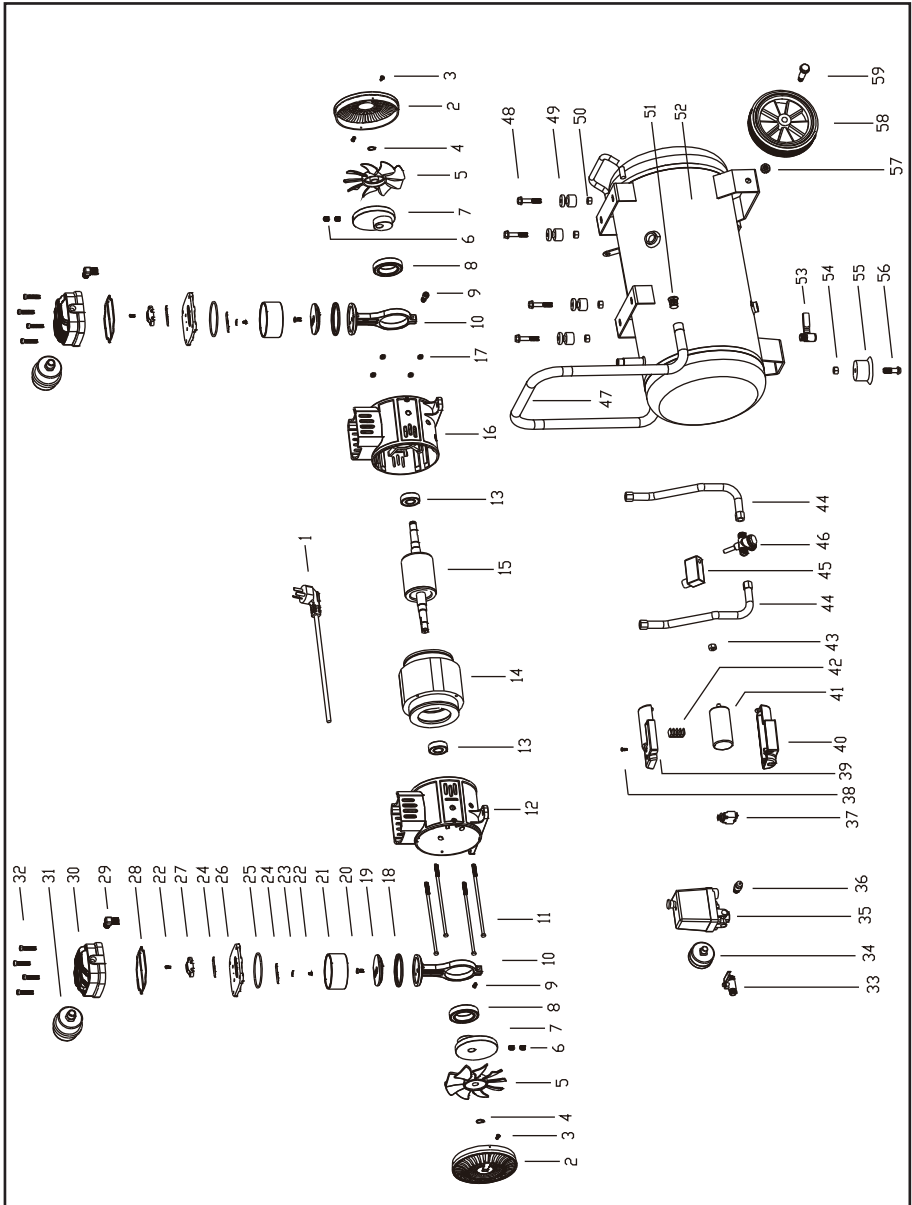

## EXPLOSIVE VIEW OF WD060212415

**PART LIST OF WD060212415**

<b>NO</b>	<b>DESCRIPTION</b>	<b>Q'TY</b>	<b>NO</b>	<b>DESCRIPTION</b>	<b>Q'TY</b>
1	Cable and plug	1	31	Air filter	2
2	Crank case cover	2	32	Bolt	8
3	Screw	4	33	Air cock	1
4	Circlip	2	34	Pressure gauge	1
5	Fan	2	35	Pressure switch	1
6	Screw	4	36	Safety valve	1
7	Crank shaft	2	37	Over current protector	1
8	Bearing 6006	2	38	Screw	1
9	Bolt	2	39	Capacitor box cover	1
10	Connecting rod	2	40	Capacitor box	1
11	Bolt	4	41	Capacitor	1
12	Left crank case	1	42	Terminal	1
13	Bearing 6203	2	43	Nut	1
14	Stator	1	44	High pressure pipe	2
15	Rotor	1	45	Solenoid valve	1
16	Right crank case	1	46	Check valve	1
17	Nut	4	47	Handle	1
18	Seal cup	2	48	Bolt	4
19	Press plate of seal cup	2	49	Shock pad	4
20	Screw	2	50	Nut	4
21	Cylinder	2	51	Plug	2
22	Screw	4	52	Air tank	1
23	Press plate of valve plate	2	53	Drain cock	1
24	Valve plate	4	54	Nut	1
25	Seal ring	2	55	Cushion foot	1
26	Valve body	2	56	Bolt	1
27	Valve plate press cover	2	57	Nut	2
28	Head gasket	2	58	Wheel	2
29	Pipe joint	2	59	Bolt	2
30	Cylinder head	2			