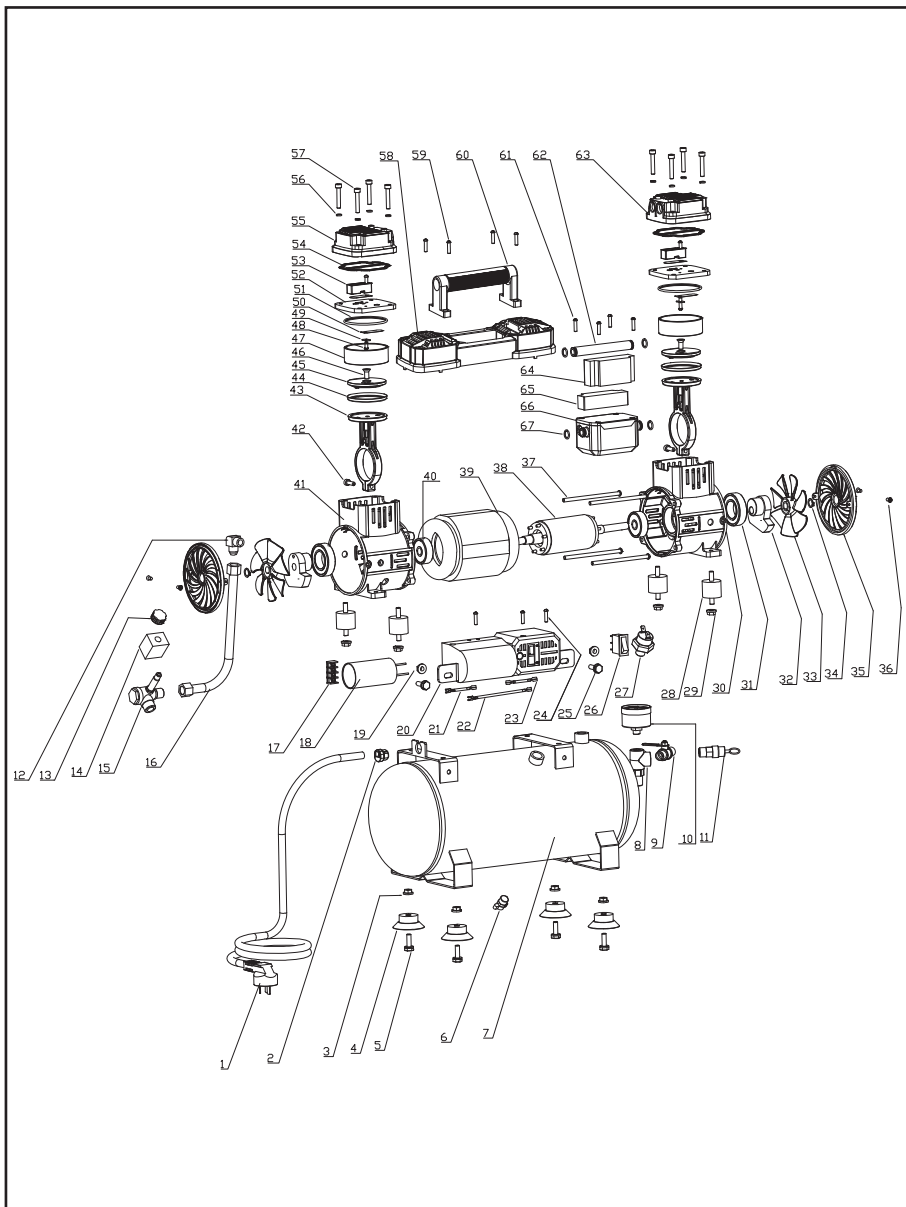

## EXPLOSIVE VIEW OF WD060210808

**PART LIST OF WD060210808**

<b>NO</b>	<b>DESCRIPTION</b>	<b>Q'TY</b>	<b>NO</b>	<b>DESCRIPTION</b>	<b>Q'TY</b>
1	Cable and plug	1	35	Crank case cover	2
2	Cable protector	1	36	Screw	4
3	Nut	4	37	Bolt	4
4	Cushion foot	4	38	Rotor	1
5	Bolt	4	39	Stator	1
6	Drain cock	1	40	Bearing 6301	2
7	Air tank	1	41	Left crank case	1
8	Pipe joint	1	42	Bolt	2
9	Air cock	1	43	Connecting rod	2
10	Pressure gauge	1	44	Seal cup	2
11	Safety valve	1	45	Press plate of seal cup	2
12	Pipe joint	1	46	Screw	2
13	Cap of solenoid valve	1	47	Cylinder	2
14	Solenoid valve	1	48	Screw	4
15	Check valve	1	49	Press plate of valve plate	2
16	High pressure pipe	1	50	Valve plate	4
17	Terminal	1	51	Seal ring	2
18	Capacitor	1	52	Valve body	2
19	Nut of capacitor box	2	53	Stop block	2
20	Capacitor box	1	54	Head gasket	2
21	Connecting wire	1	55	Left cylinder head	1
22	Connecting wire	1	56	Spring washer	8
23	Connecting wire	1	57	Bolt	8
24	Screw	3	58	Plastic cover	1
25	Bolt of capacitor box	2	59	Screw	4
26	Switch	1	60	Handle	1
27	Pressure switch	1	61	Screw	4
28	Shock pad	4	62	Pipe	1
29	Nut	4	63	Right cylinder head	1
30	Right crank case	1	64	Big air filter	1
31	Bearing 6005	2	65	Small air filter	1
32	Crank shaft	2	66	Air filter housing	1
33	Fan	2	67	O ring	4
34	Circlip	2			