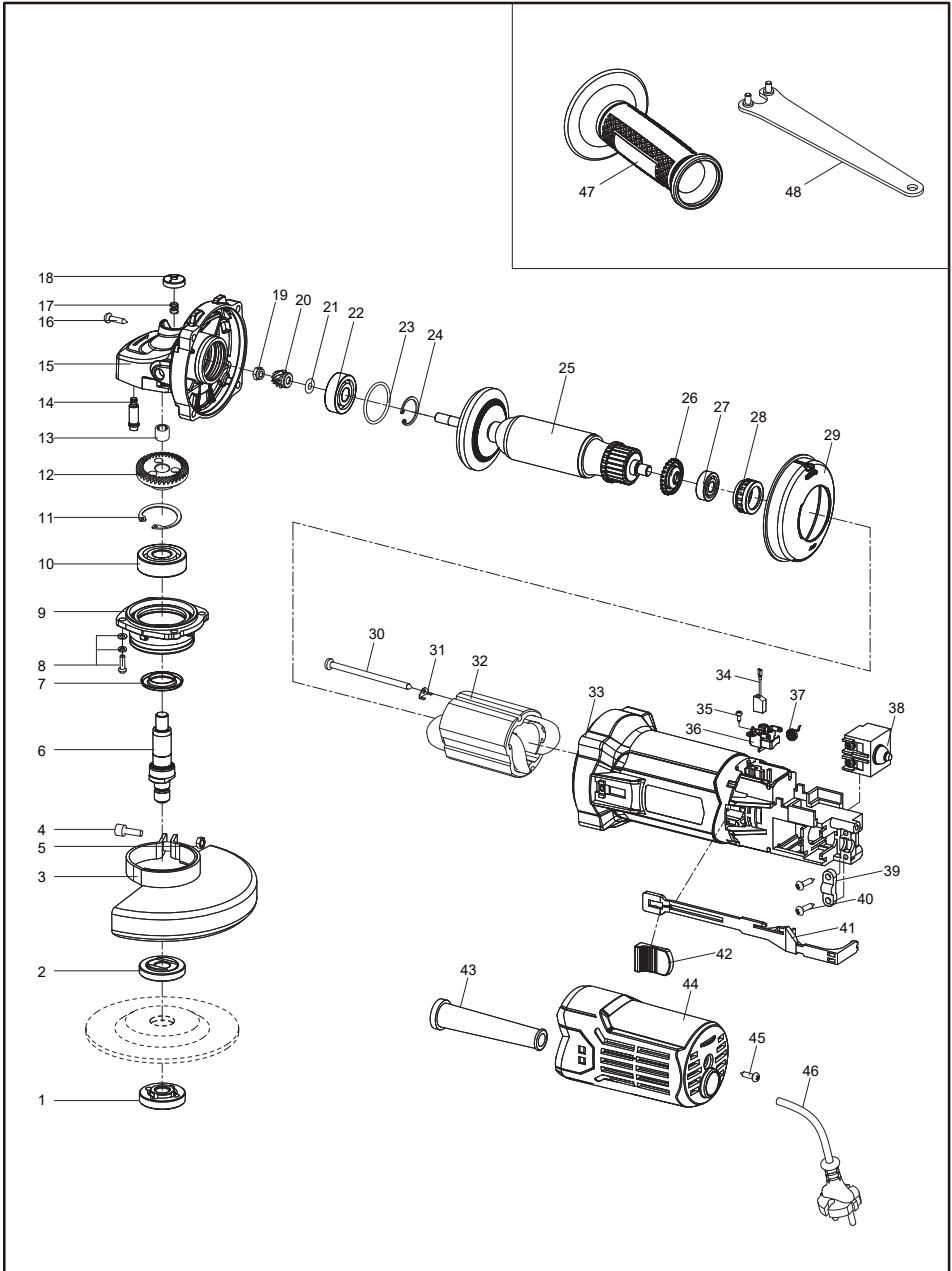

## EXPLOSIVE VIEW OF WD010550950 and WD010560950

## PART LIST OF WD010550950 AND WD010560950

NO	DESCRIPTION	Q'TY	NO	DESCRIPTION	Q'TY
1	Clamping flange	1	25	Rotor	1
2	Mounting flange	1	26	Dustproof ring	1
3	Guard	1	27	Bearing 607	1
4	Screw	1	28	Bearing sleeve	1
5	Nut	1	29	Fan baffle	1
6	Spindle	1	30	Screw	2
7	Dustproof cover	1	31	Lock plate	2
8	Screw	4	32	Stator	1
9	Gear box cover	1	33	Motor housing	1
10	Bearing 6201	1	34	Carbon brush	2
11	Circlip	1	35	Screw	4
12	Gear	1	36	Brush holder	2
13	Needle bearing HK0810	1	37	Disc spring	2
14	Spindle lock	1	38	Switch	1
15	Gear box	1	39	Cable clamp	1
16	Screw	4	40	Screw	2
17	Spring	1	41	Slide	1
18	Cap of spindle lock	1	42	Switch button	1
19	Nut	1	43	Cable protector	1
20	Pinion	1	44	Motor housing rear cover	1
21	Washer	1	45	Screw	1
22	Bearing 629	1	46	Cable and plug	1
23	O-ring	1	47	Auxiliary handle	1
24	Circlip	1	48	Spanner	1