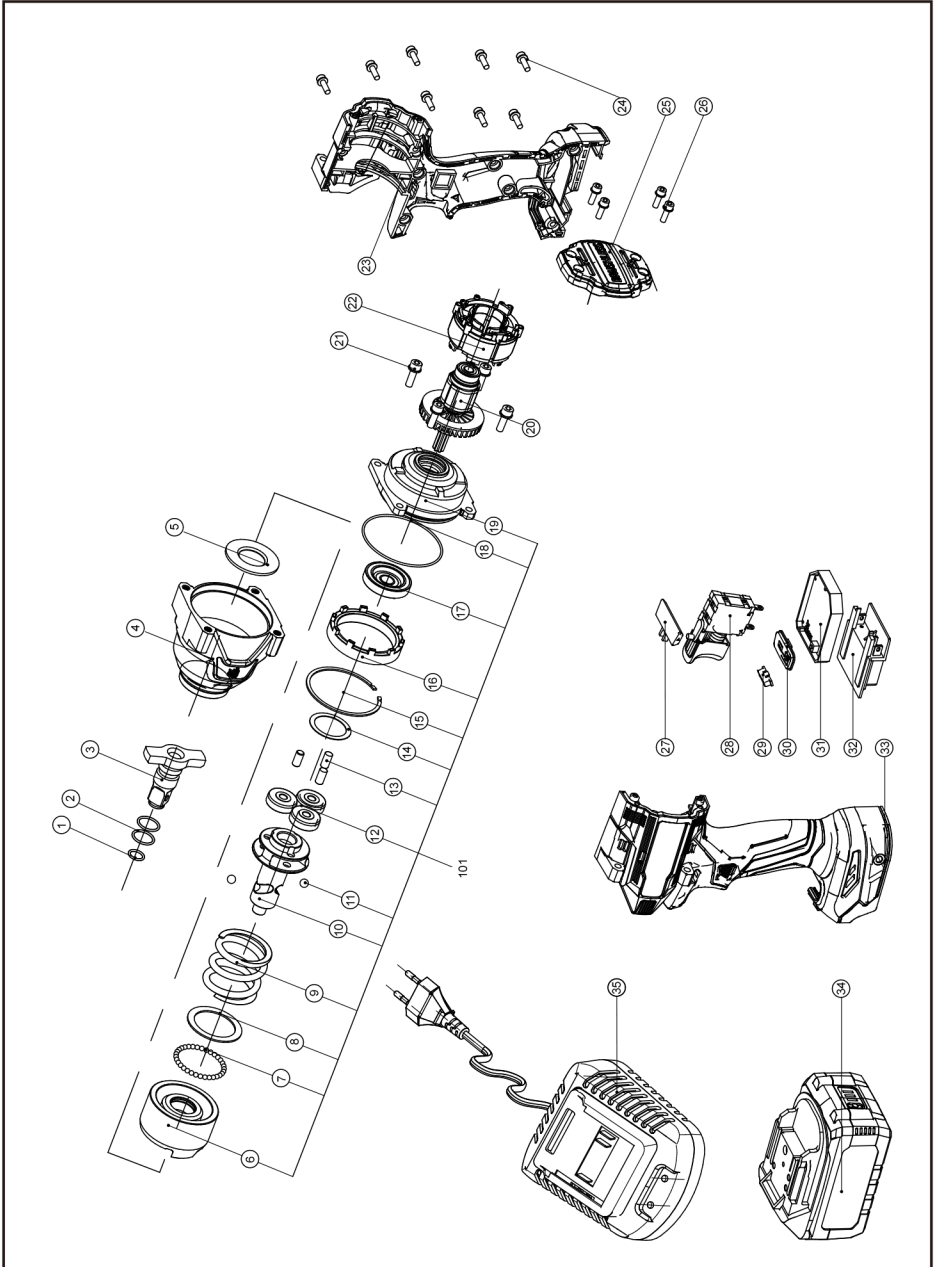

21V BRUSHLESS IMPACT WRENCH

EN

EXPLOSIVE VIEW OF WD040440210

21V BRUSHLESS IMPACT WRENCH

EN

PART LIST OF WD040440210

NO	DESCRIPTION	Q'TY	NO	DESCRIPTION	Q'TY
1	Snap ring	1	19	Cover	1
2	O-ring	2	20	Rotor with bearing	1
3	Output spindle	1	21	Screw	4
4	Front housing	1	22	Stator	1
5	Washer	1	23	Right housing	1
6	Striker	1	24	Screw	8
7	Steel ball	18	25	Rear cover	1
8	Washer	1	26	Screw	4
9	Spring	1	27	Rotation control lever	1
10	Steel ball	2	28	Switch	1
11	Clutch axis	1	29	Light	1
12	Planetary gear	3	30	Speed control	1
13	Pin	3	31	PCB	1
14	Washer	1	32	Terminal	1
15	Circlip	1	33	Left housing	1
16	Ring gear	1	34	Battery pack	1
17	Bearing	1	35	Charger	1
18	Seal ring	1			