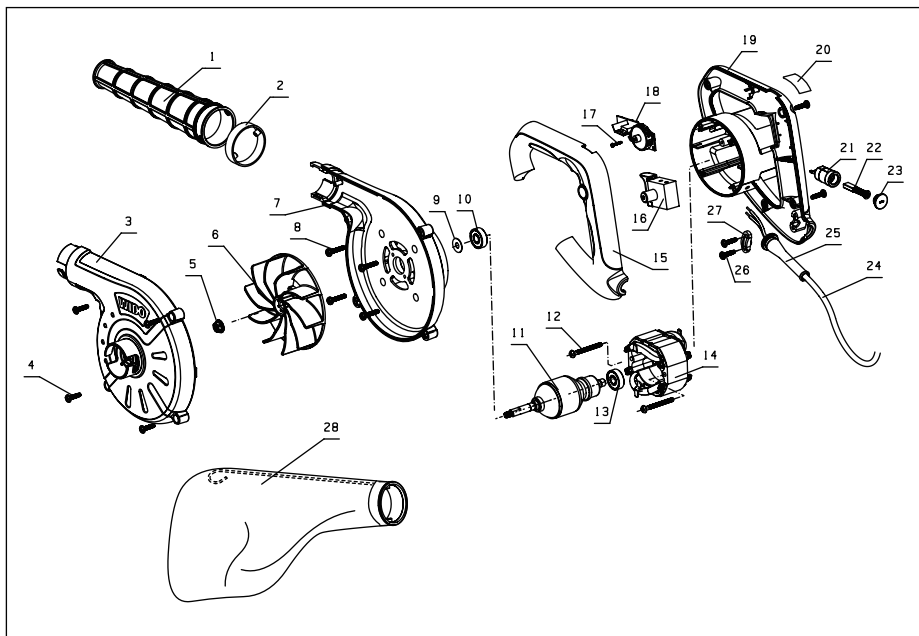

680W ASPIRATOR BLOWER PART LIST

680W ASPIRATOR BLOWER PART LIST

NO	DESCRIPTION	Q'TY	NO	DESCRIPTION	Q'TY
1	Nozzle	1	15	Handle cover	1
2	Locating ring	1	16	Switch	1
3	Left air blower housing	1	17	Screw	2
4	Screw	8	18	Speed control	1
5	Nut	1	19	Motor housing	1
6	Fan	1	20	Label	1
7	Right air blower housing	1	21	Brush holder	2
8	Screw	4	22	Carbon brush	2
9	Washer	1	23	Brush holder cap	2
10	Bearing	1	24	Cable and plug	1
11	Rotor	1	25	Cable protector	1
12	Screw	2	26	Screw	2
13	Bearing	1	27	Cable clamp	1
14	Stator	1	28	Dust bag	1