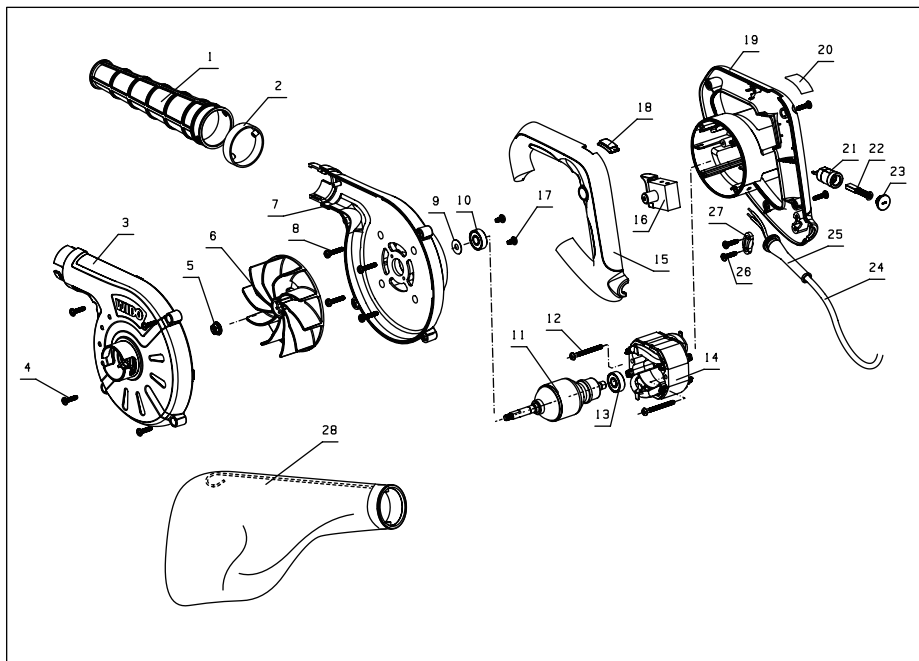

450W ASPIRATOR BLOWER EXPLOSIVE VIEW

450W ASPIRATOR BLOWER PART LIST

NO	DESCRIPTION	Q'TY	NO	DESCRIPTION	Q'TY
1	Nozzle	1	15	Handle cover	1
2	Locating ring	1	16	Switch	1
3	Left air blower housing	1	17	Screw	2
4	Screw	8	18	Cover	1
5	Nut	1	19	Motor housing	1
6	Fan	1	20	Label	1
7	Right air blower housing	1	21	Brush holder	2
8	Screw	4	22	Carbon brush	2
9	Washer	1	23	Brush holder cap	2
10	Bearing	1	24	Cable and plug	1
11	Rotor	1	25	Cable protector	1
12	Screw	2	26	Screw	2
13	Bearing	1	27	Cable clamp	1
14	Stator	1	28	Dust bag	1