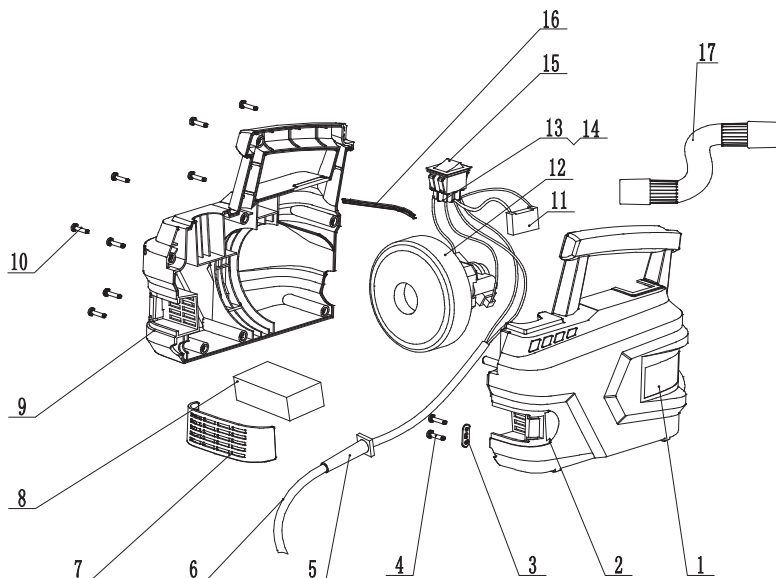

## SPRAY GUN EXPLOSIVE VIEW OF WD011510500

## SPRAY GUN PART LIST OF WD011510500

NO	DESCRIPTION	Q'TY	NO	DESCRIPTION	Q'TY
1	Fluid container	1	14	Pin	1
2	Suction tube	1	15	Gun rack	1
3	Seal washer	1	16	O-ring	1
4	Union nut	1	17	Spring	1
5	Air cap	1	18	Connector tube	1
6	Nozzle	1	19	Cover of connector tube	1
7	Nozzle needle	1	20	Screw	5
8	O-ring	2	21	Right handle of spray gun	1
9	Spring	1	22	Quick release button	1
10	O-ring	2	23	Trigger	1
11	Connecting rod	1	24	Dosage adjustment knob	1
12	Spring	1	25	Left handle of spray gun	1
13	Stopper	1	26	Handle cover	1

## BLOWER EXPLOSIVE VIEW OF WD011510500

## BLOWER PART LIST OF WD011510500

NO	DESCRIPTION	Q'TY	NO	DESCRIPTION	Q'TY
1	Nameplate	1	10	Screw	8
2	Left housing	1	11	Capacitor	1
3	Cord clamp	1	12	Motor	1
4	Screw	2	13	Connect terminal	4
5	Cord protector	1	14	Insulation sleeve	4
6	Cord and plug	1	15	Switch	1
7	Air filter cover	1	16	Baffle	1
8	Air filter	1	17	Air hose	1
9	Right housing	2			