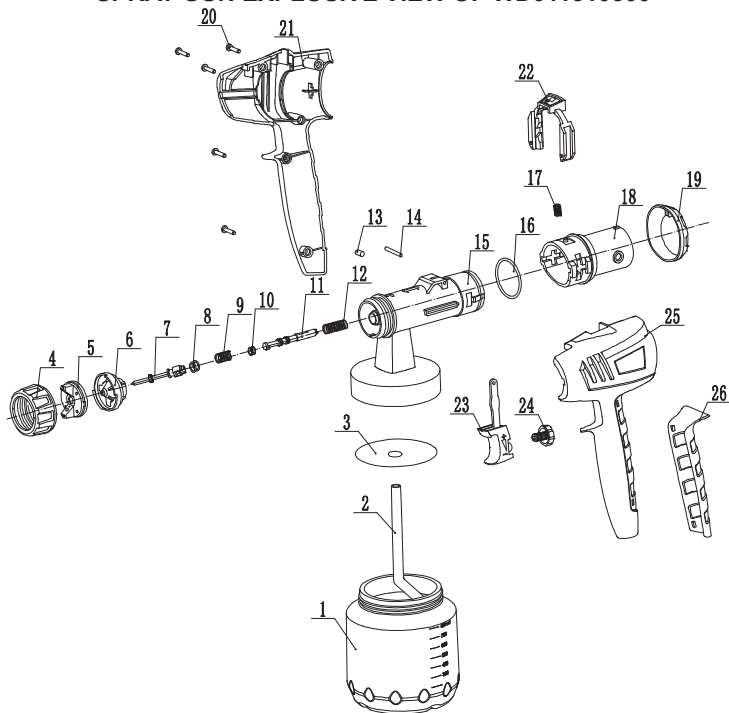

## SPRAY GUN EXPLOSIVE VIEW OF WD011510500

## SPRAY GUN PART LIST OF WD011510500

NO	DESCRIPTION	Q'TY	NO	DESCRIPTION	Q'TY
1	Fluid container	1	14	Pin	1
2	Suction tube	1	15	Gun rack	1
3	Seal washer	1	16	O-ring	1
4	Union nut	1	17	Spring	1
5	Air cap	1	18	Connector tube	1
6	Nozzle	1	19	Cover of connector tube	1
7	Nozzle needle	1	20	Screw	5
8	O-ring	2	21	Right handle of spray gun	1
9	Spring	1	22	Quick release button	1
10	O-ring	2	23	Trigger	1
11	Connecting rod	1	24	Dosage adjustment knob	1
12	Spring	1	25	Left handle of spray gun	1
13	Stopper	1	26	Handle cover	1

## BLOWER EXPLOSIVE VIEW OF WD011510500

## BLOWER PART LIST OF WD011510500

NO	DESCRIPTION	Q'TY	NO	DESCRIPTION	Q'TY
1	Nameplate	1	10	Screw	8
2	Left housing	1	11	Capacitor	1
3	Cord clamp	1	12	Motor	1
4	Screw	2	13	Connect terminal	4
5	Cord protector	1	14	Insulation sleeve	4
6	Cord and plug	1	15	Switch	1
7	Air filter cover	1	16	Baffle	1
8	Air filter	1	17	Air hose	1
9	Right housing	2			