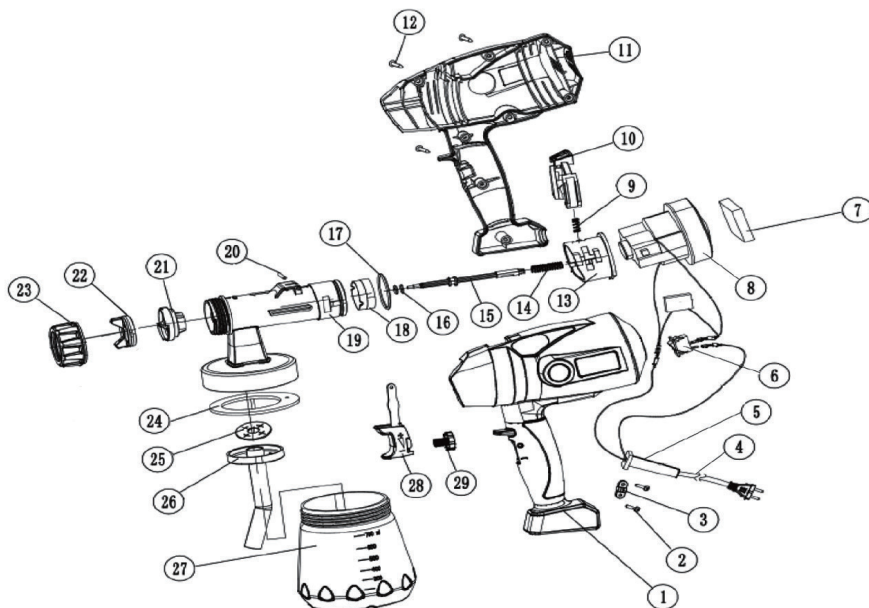

## SPRAY GUN EXPLOSIVE VIEW OF WD011520350

## SPRAY GUN PART LIST OF WD011520350

NO	DESCRIPTION	Q'TY	NO	DESCRIPTION	Q'TY
1	Left housing	1	16	Valve needle O-ring	2
2	Screw	2	17	O-ring for spray gun seat	1
3	Cord clamp	1	18	Gun block	1
4	Cord and plug	1	19	Spray gun seat	1
5	Cord protector	1	20	Pin	1
6	Switch	1	21	Nozzle	1
7	Filter net	1	22	Air cap	1
8	Motor	1	23	Union nut	1
9	Spring	1	24	Seal washer	1
10	Quick release button	1	25	Sucker gasket	1
11	Right housing	1	26	Suction tube	1
12	Screw	8	27	Fluid container	1
13	Gun connector	1	28	Trigger	1
14	Valve needle spring	1	29	Dosage adjustment knob	1
15	Valve	1			